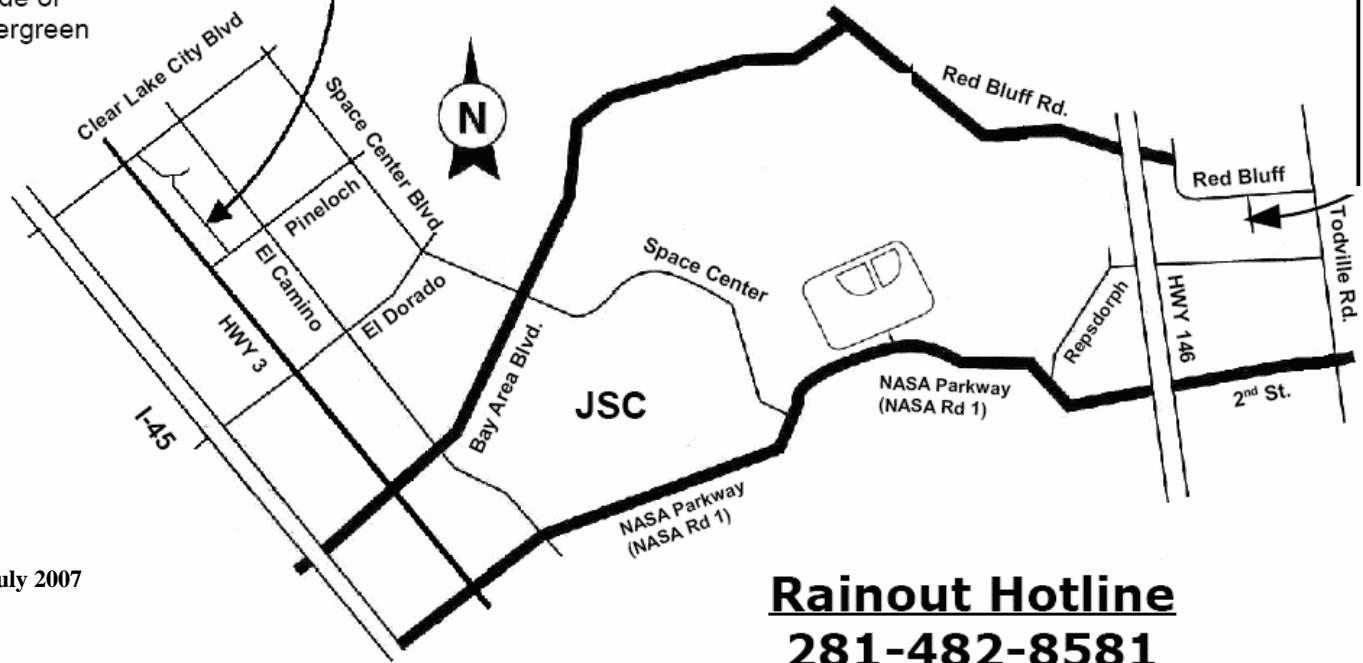

Space City FC

Clear Lake Region Map

Do not park on the east side of Village Evergreen

Updated July 2007

Rainout Hotline
281-482-8581

Space City FC

Friendswood Region Map

Space City FC

League City Region Map

11v11
Sportsplex # 1 & # 2
Country Side #13

8v8 & 6v6
Sportsplex: #3 #6
Stewart # 17
Rustic Oaks: #15 #16

4v4
Sportsplex: #4 #5
#7a,b,c

Not to Scale

Rainout Hotline
281-482-8581

Updated July 2007