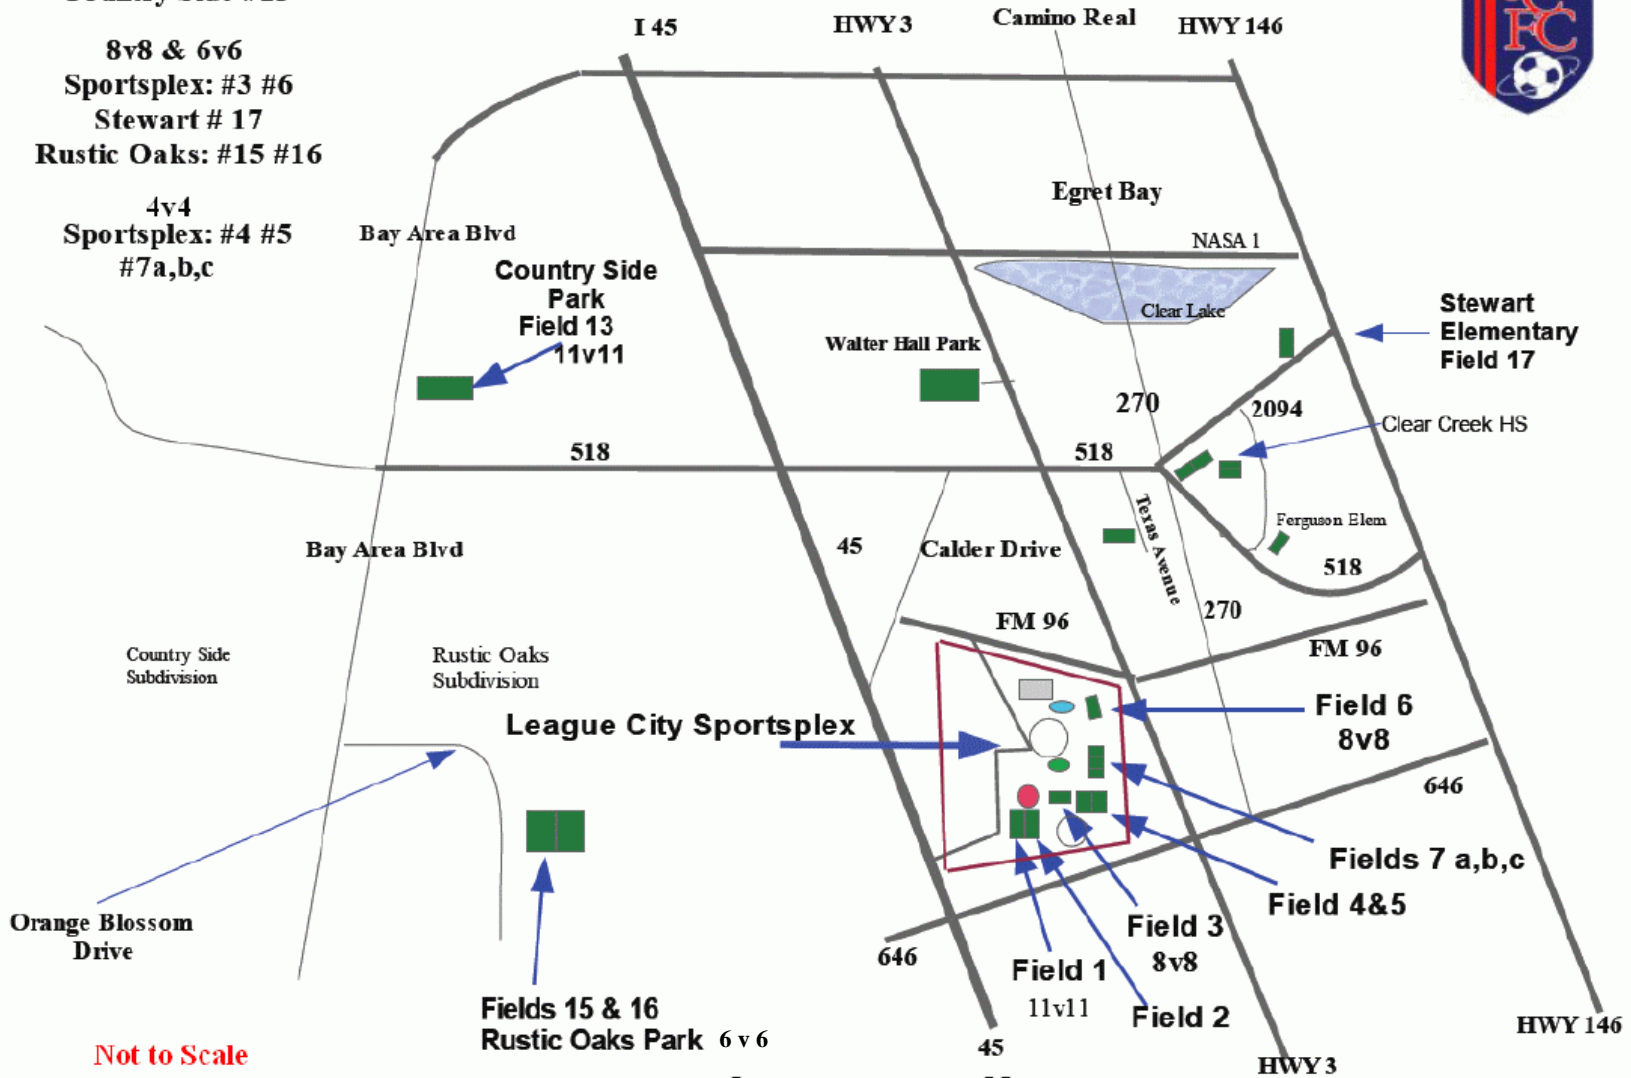

Space City FC

Clear Lake Region Map

Do not park on the east side of Village Evergreen

Updated July 2007

Rainout Hotline
281-482-8581

Space City FC

Friendswood Region Map

Space City FC

League City Region Map

11v11
Sportsplex # 1 & # 2
Country Side #13

8v8 & 6v6
Sportsplex: #3 #6
Stewart # 17
Rustic Oaks: #15 #16

4v4
Sportsplex: #4 #5
#7a,b,c

Not to Scale

Rainout Hotline
281-482-8581

Updated July 2007