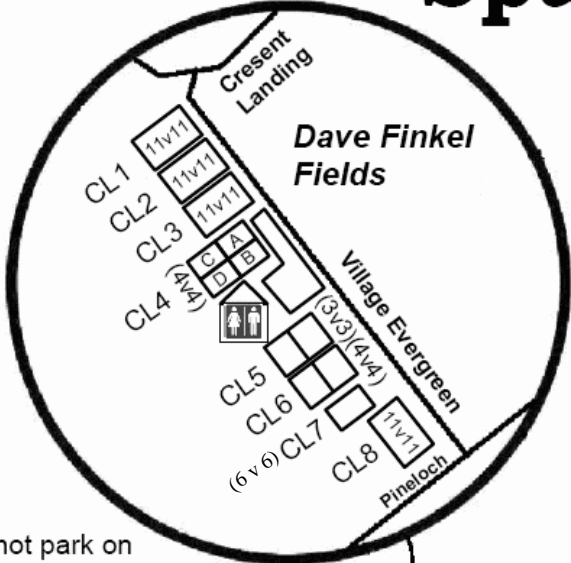

Space City FC

Clear Lake Region Map

Do not park on the east side of Village Evergreen

Updated July 2007

Rainout Hotline
281-482-8581

Space City FC

Friendswood Region Map

Space City FC

League City Region Map

11v11
Sportsplex # 1 & # 2
Country Side #13

8v8 & 6v6
Sportsplex: #3 #6
Stewart # 17
Rustic Oaks: #15 #16

4v4
Sportsplex: #4 #5
#7a,b,c

Not to Scale

Rainout Hotline
281-482-8581

Updated July 2007