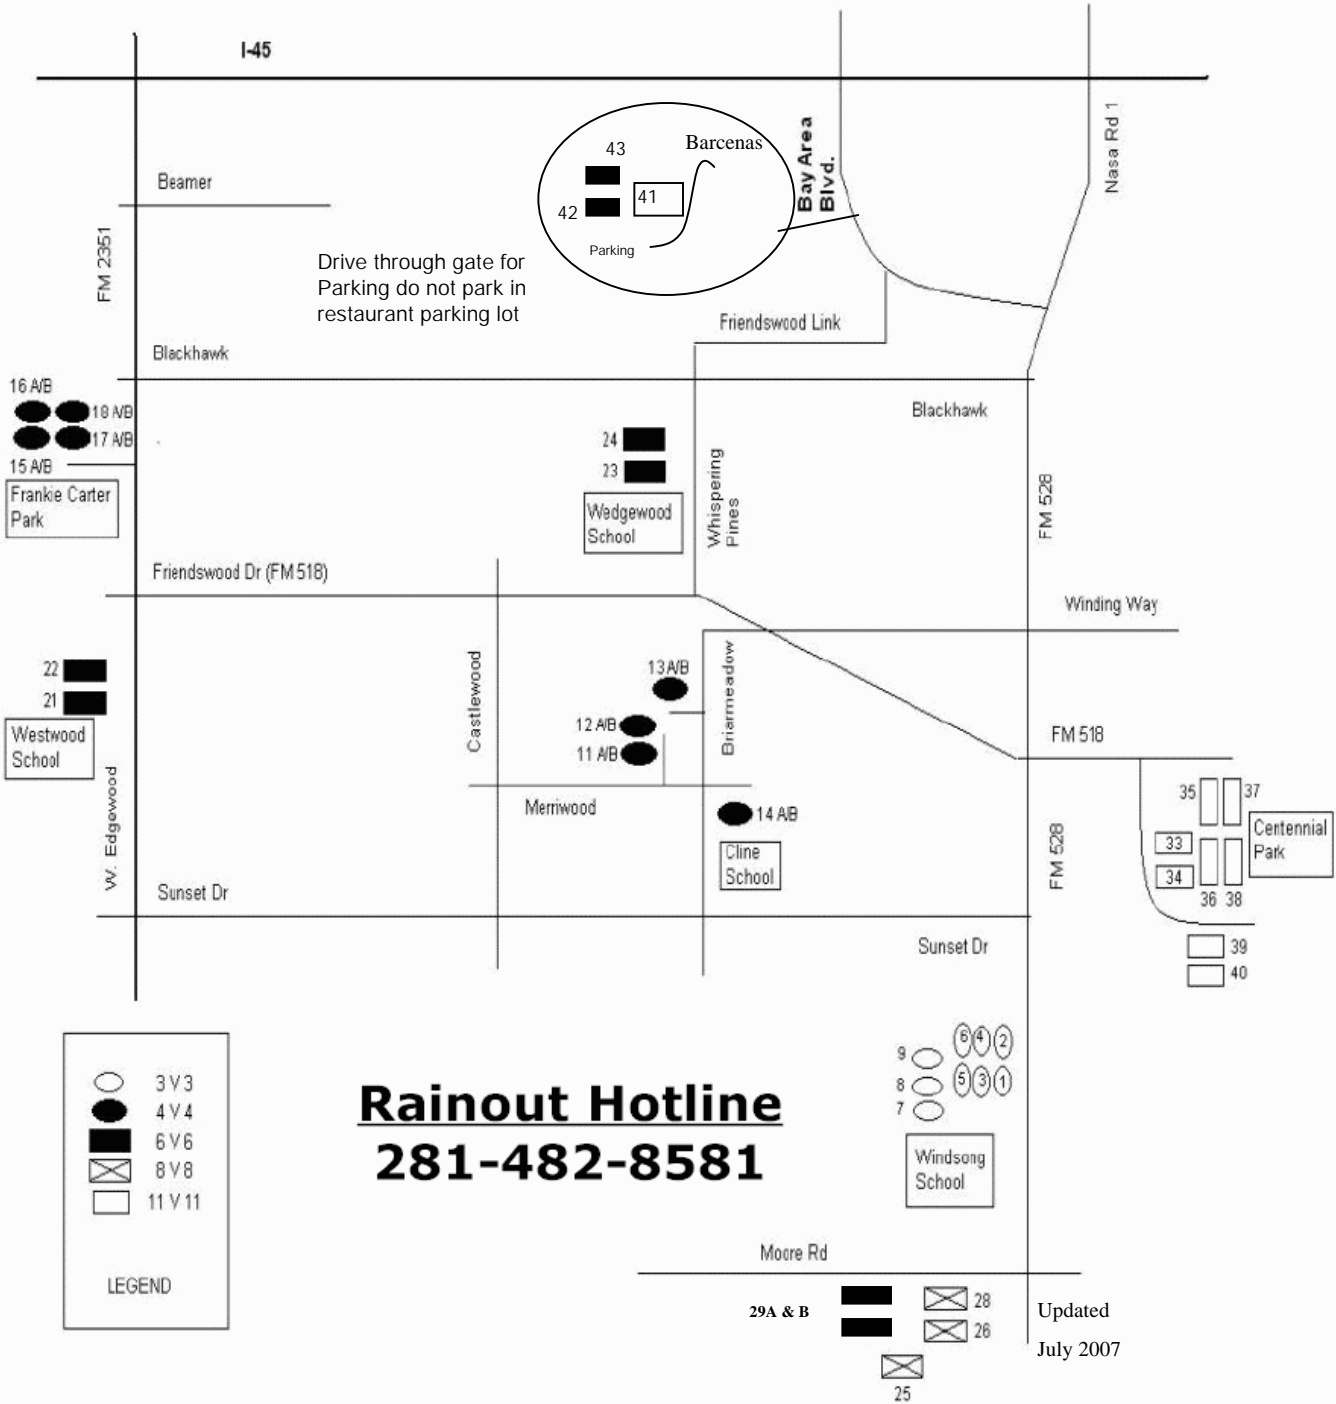

Space City FC

Clear Lake Region Map

Do not park on the east side of Village Evergreen

Updated July 2007

Rainout Hotline
281-482-8581

Space City FC

Friendswood Region Map

Space City FC

League City Region Map

11v11
Sportsplex # 1 & # 2
Country Side #13

8v8 & 6v6
Sportsplex: #3 #6
Stewart # 17
Rustic Oaks: #15 #16

4v4
Sportsplex: #4 #5
#7a,b,c

Not to Scale

Rainout Hotline
281-482-8581

Updated July 2007