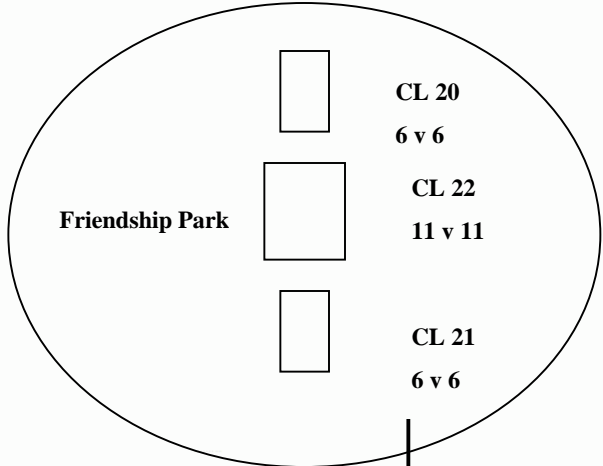

Space City FC

Clear Lake Region Map

Do not park on the east side of Village Evergreen

Updated July 2007

Rainout Hotline
281-482-8581

Space City FC

Friendswood Region Map

Space City FC

League City Region Map

11v11
Sportsplex # 1 & # 2
Country Side #13

8v8 & 6v6
Sportsplex: #3 #6
Stewart # 17
Rustic Oaks: #15 #16

4v4
Sportsplex: #4 #5
#7a,b,c

Not to Scale

Rainout Hotline
281-482-8581

Updated July 2007