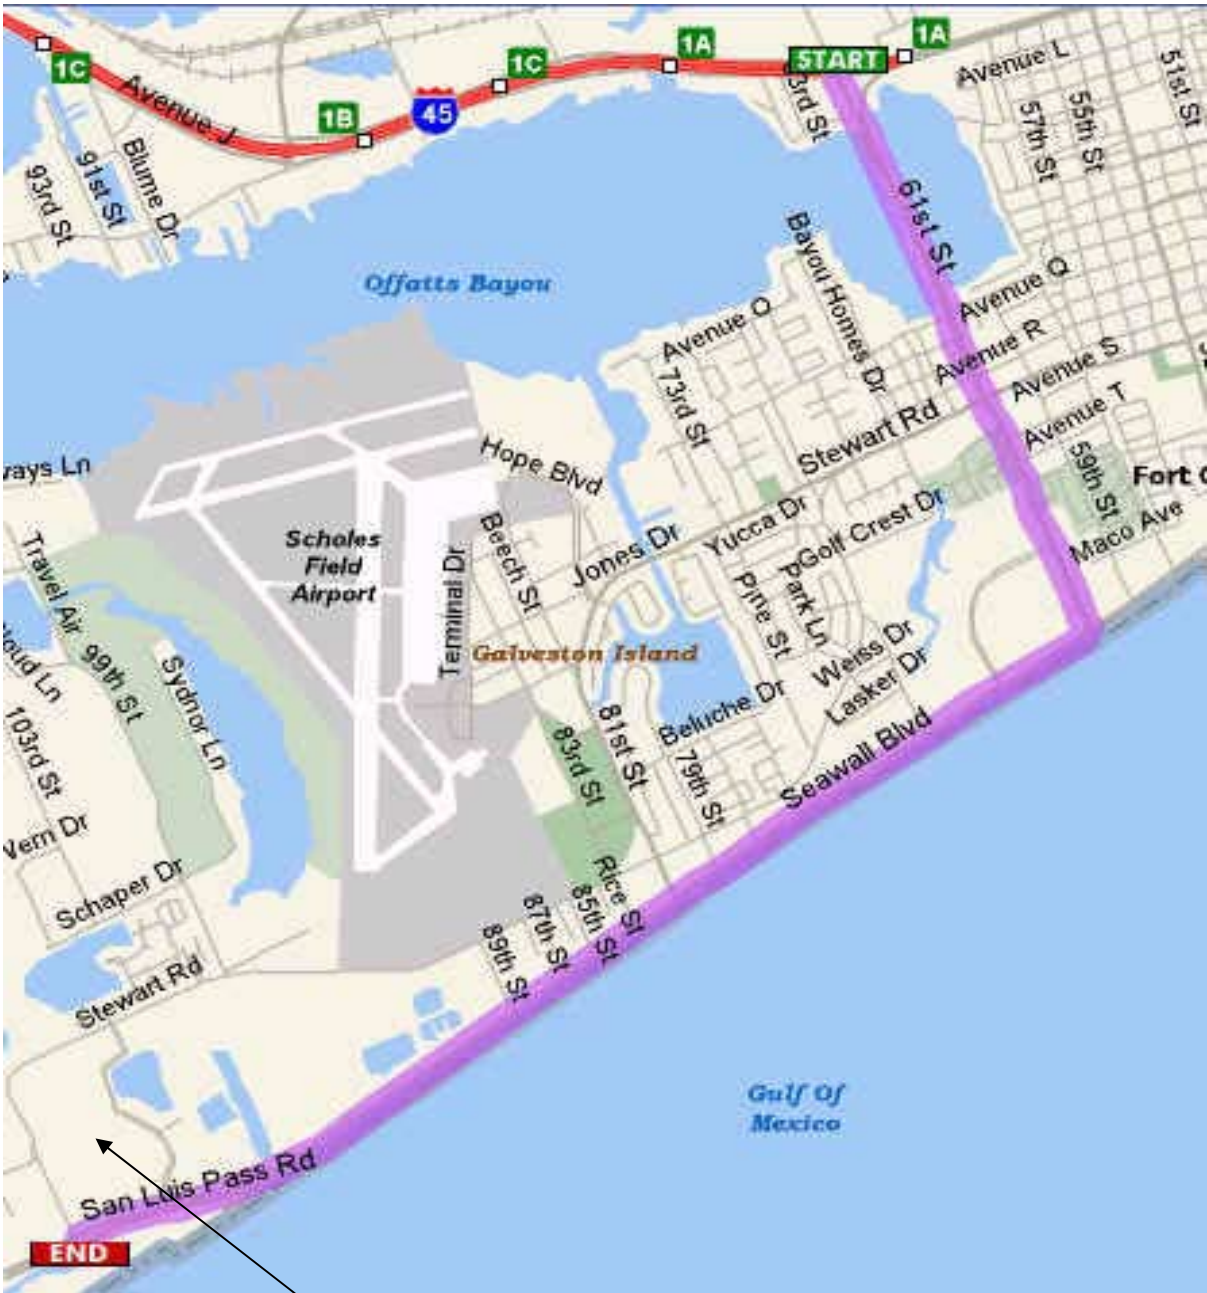

Sandhill Crane Soccer Complex  
Galveston Youth Soccer Club  
Galveston Island  
(not to scale)

Sandhill Crane Soccer Complex

Turn Right on 7 mile road then right into complex