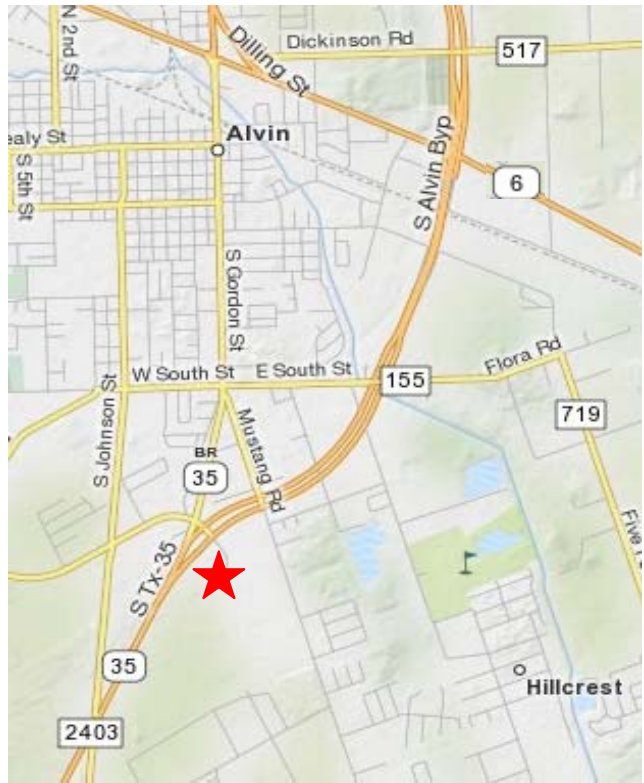

ALVIN YOUTH SOCCER CLUB

BRISCOE PARK / ACC

11 v 11 - Field: AL 10 & AL 1

8 v 8 - Field: AL 11A & AL 2

6 v 6 - Field: AL 11B

Briscoe Park is located on the south side of Alvin off of Bypass 35 behind the Alvin YMCA, just south of the Alvin Community College.